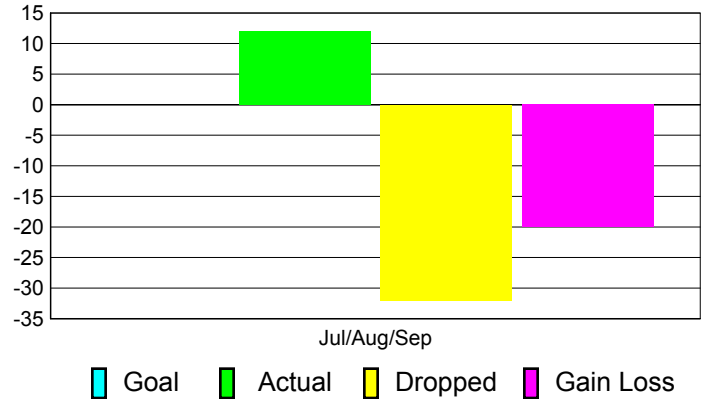

Membership Results 2011-2012

Goal, New, Dropped, Gain/Loss

Comparison of Membership Gain/Loss

Current Year Compared to the Previous Year